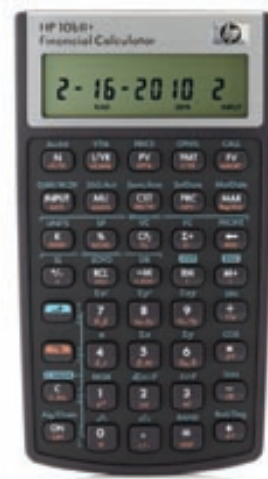

# HP 10bII+ Financial Calculator

Whether you are a student or a practicing professional, the fast and powerful HP 10bII+ makes it easy to solve business, financial, statistical, and math calculations accurately and quickly, at a price that everyone can afford.

## Easy to learn and use

Dedicated keys provide fast access to common financial and statistical functions

Maintains keystrokes of the HP 10bII while adding 10 types of financial and statistical calculations

## Fast and powerful

Designed with powerful finance, business and statistical operations

View answers with up to 12 digits of accuracy

Get immediate results with no waiting for complex calculations

Store up to 22 numbers in memory registers for later use